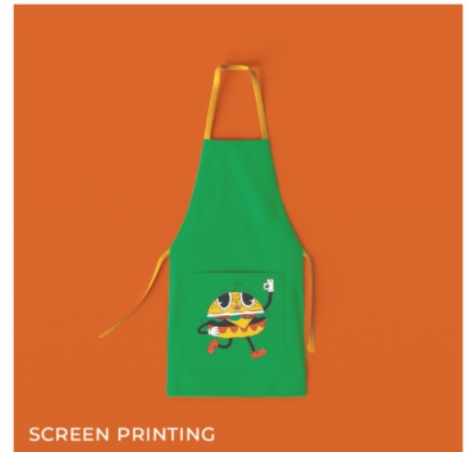

FABRIC: ELANOCOTTON

FIT: UNISEX

WEIGHT: 200 g / M²

MINIMAL ORDER: 50 PCS.