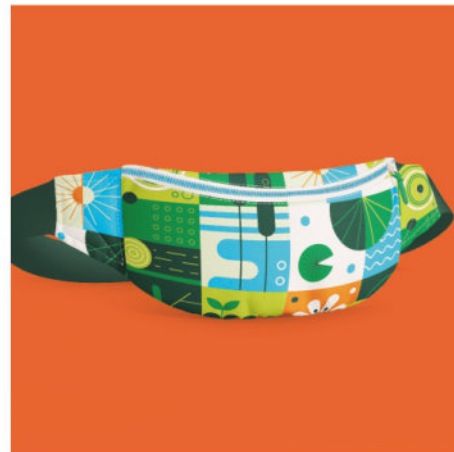

FABRIC: PREMIUM 100% POLYESTER

SIZE: ANY

WEIGHT: 235 g / M²

MARKING: SUBLIMATION

MINIMAL ORDER: 20 PCS.