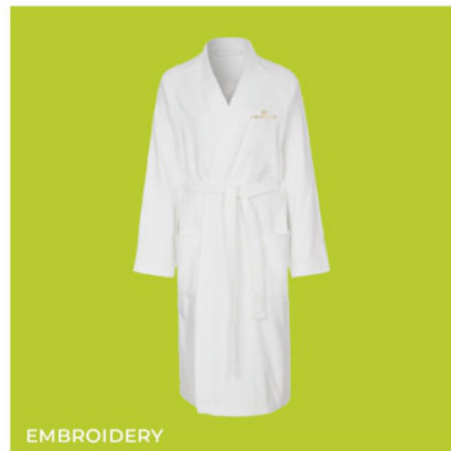

TERRY BATHROBE
SZLAFROK FROTOWY
FROTTEE-BADEMANTEL

FABRIC: 100% COTTON

FIT: UNISEX

SIZE: S TO XXL

WEIGHT: 340 g / M²

MINIMAL ORDER: 50 PCS.

PRICES FROM

69 PLN
15 EUR