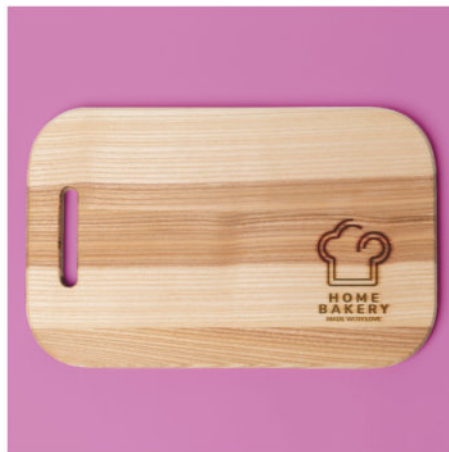

PRICES FROM FOR

39 PLN
8 EUR

MATERIAL: BAMBOO

SIZE: 21x10x1 CM

MARKING: LASER ENGRAVER,
UV, PAD PRINTING

MINIMAL ORDER: 50 PCS.

PRICES FROM

29 PLN

6 EUR

SLEEPING MASK
OPASKA NA OCZY
SCHLAFMASKE

FABRIC: 100% POLYESTER

SIZE: 9,5x20 CM

WEIGHT: 8 MM SPONGE

MARKING: SUBLIMATION

MINIMAL ORDER: 50 PCS.

**GLASSES
KIELISZKI
GLÄSER**