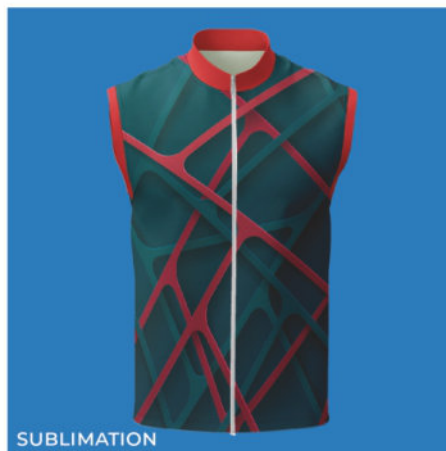

FABRIC: 100% POLYESTER

FIT: UNISEX

SIZE: S TO XXL

WEIGHT: 130 G / M²

MINIMAL ORDER: 50 PCS.