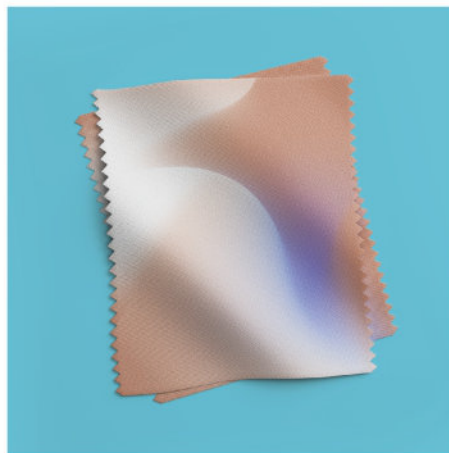

PRICES FROM

9 PLN

2 EUR

GLASSES CLOTH
ŚCIERECZKA DO OKULARÓW
BRILLENPUTZTUCH

FABRIC: SOFT MICROFIBER

SIZE: 18x17 CM

MARKING: SUBLIMATION

MINIMAL ORDER: 50 PCS.