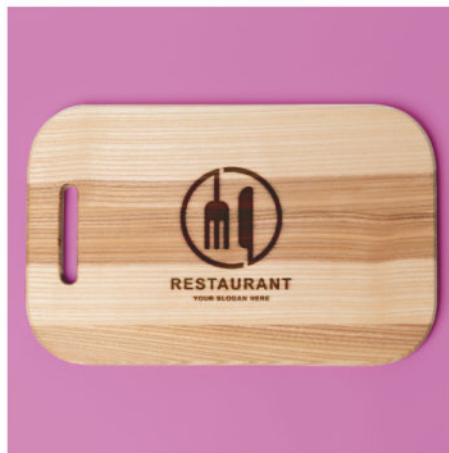

PRICES FROM FOR

39 PLN
8 EUR

MATERIAL: BAMBOO

SIZE: 21x10x1 CM

MARKING: LASER ENGRAVER,
UV, PAD PRINTING

MINIMAL ORDER: 50 PCS.

PRICES FROM

29 PLN

6 EUR

SLEEPING MASK
OPASKA NA OCZY
SCHLAFMASKE

FABRIC: 100% POLYESTER

SIZE: 9,5x20 CM

WEIGHT: 8 MM SPONGE

MARKING: SUBLIMATION

MINIMAL ORDER: 50 PCS.

**GLASSES
KIELISZKI
GLÄSER**