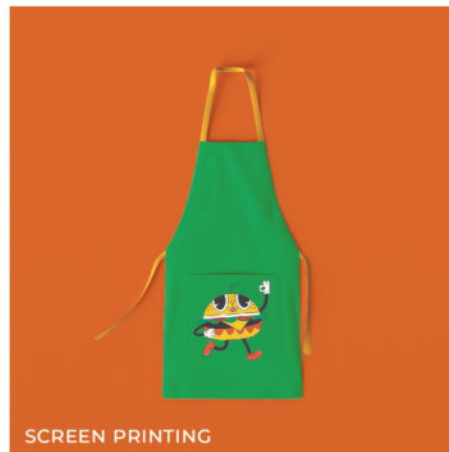

SCREEN PRINTING