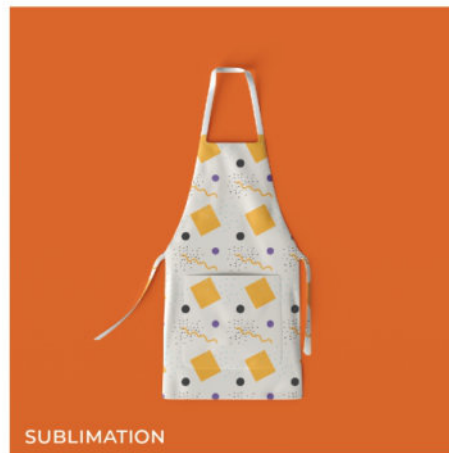

SUBLIMATION