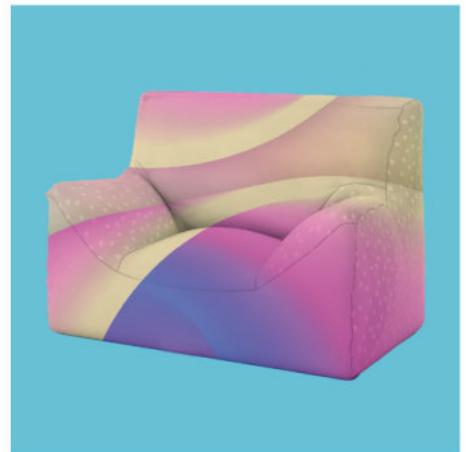

FABRIC 1: 100% COTTON

FABRIC 2: ECO LEATHER

FABRIC 3: 100% POLYESTER

MARKING: SUBLIMATION

MINIMAL ORDER: 20 PCS.