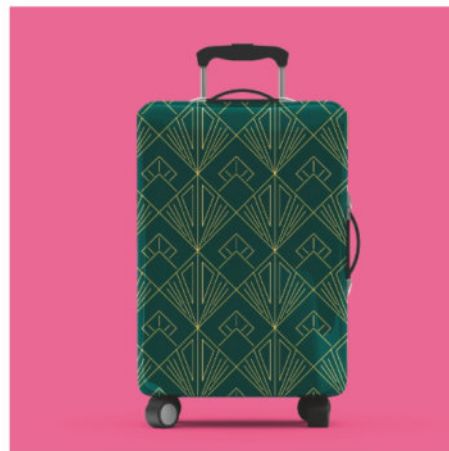

FABRIC: 77% POLYESTER,
23% ELASTANE

SIZES: ANY

WEIGHT: 300 G / M²

MARKING: SUBLIMATION

OFFICE
BIURO
BÜRO

PEN

LANYARD

SUNBED