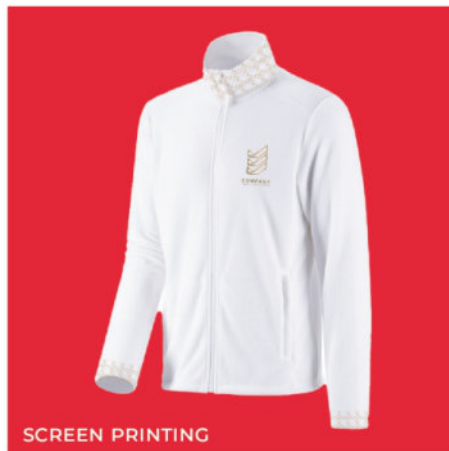

FABRIC: 100% POLYESTER

FIT: FEMALE AND MALE

SIZE: S TO XXL

WEIGHT: 280 - 360 g / M²

MINIMAL ORDER: 50 PCS.

SCREEN PRINTING