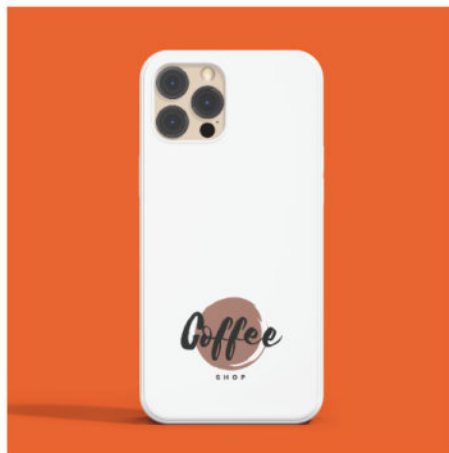

ALL DETAILS REGARDING THE
CASE MODEL, MATERIAL AND
MARKING ARE ESTABLISHED
INDIVIDUALLY

MARKING: UV

MINIMAL ORDER: 50 PCS.