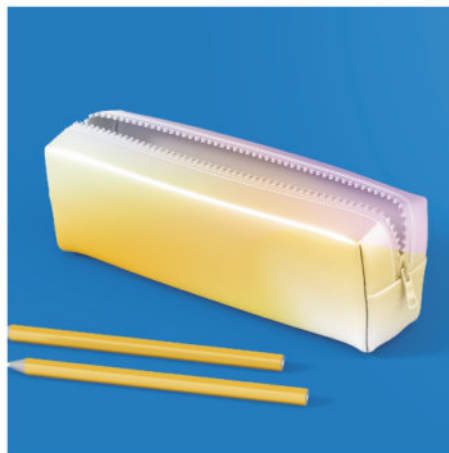

FABRIC: PREMIUM 100% POLYESTER

SIZE: ANY

WEIGHT: 235 G / M²

MARKING: SUBLIMATION

MINIMAL ORDER: 20 PCS.