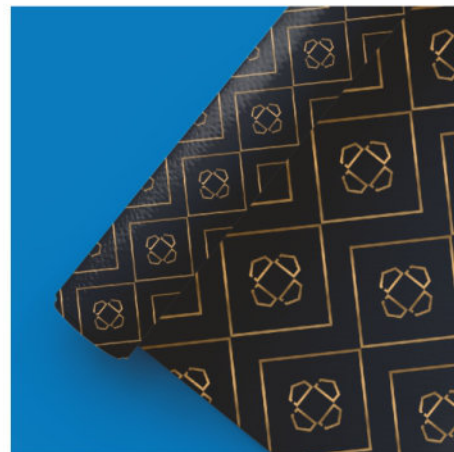

PRICES FROM FOR M²

49 PLN
11 EUR

FABRIC: 100% POLYESTER

WIDTH: 1,5 M

LENGTH: ANY

WEIGHT: 90-230 g / M²

MARKING: SUBLIMATION
(ONE SIDE)

CUTTING BOARD
DESKA DO KROJENIA
SCHNEIDEBRETT