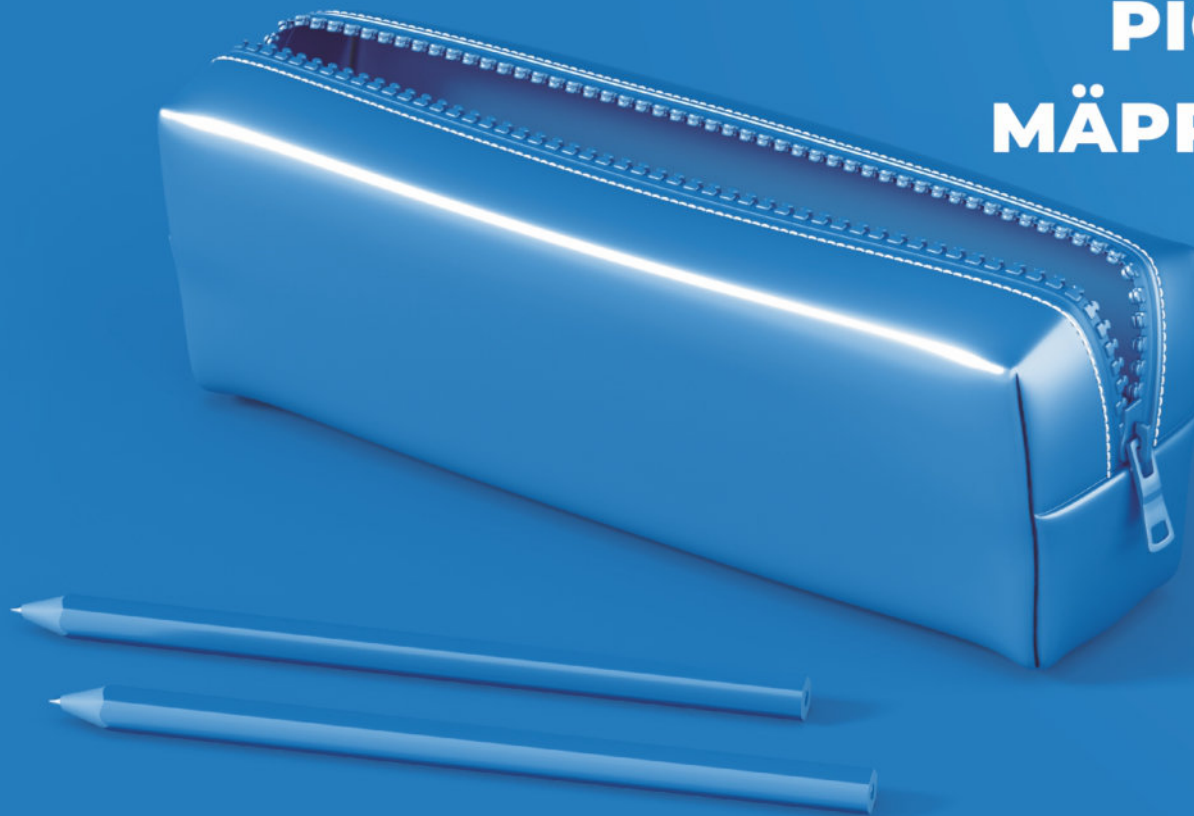

PENCIL CASE PIÓRNIK MÄPPCHEN

PRICES FROM

29 PLN
6 EUR