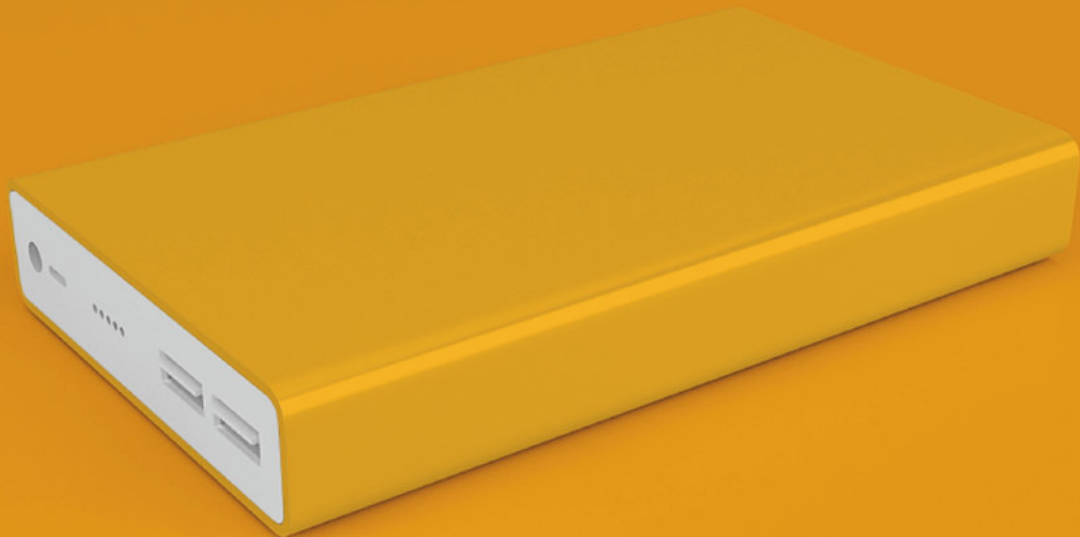

POWERBANK

PRICES FROM

39 PLN
8 EUR