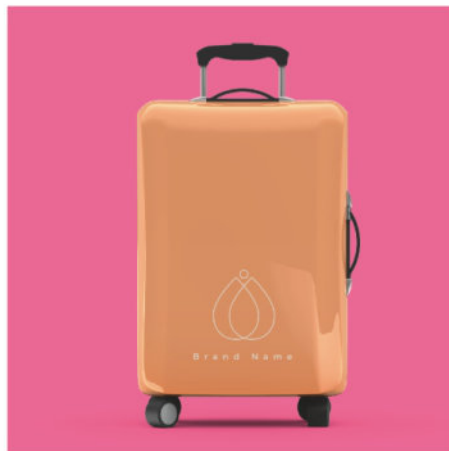

FABRIC: 77% POLYESTER,
23% ELASTANE

SIZES: ANY

WEIGHT: 300 G / M²

MARKING: SUBLIMATION

OFFICE
BIURO
BÜRO

PEN

LANYARD

SUNBED