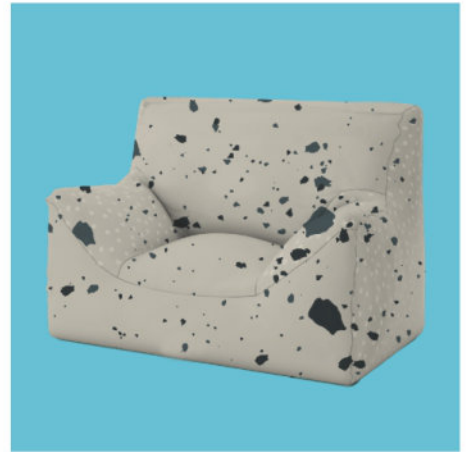

FABRIC 1: 100% COTTON

FABRIC 2: ECO LEATHER

FABRIC 3: 100% POLYESTER

MARKING: SUBLIMATION

MINIMAL ORDER: 20 PCS.