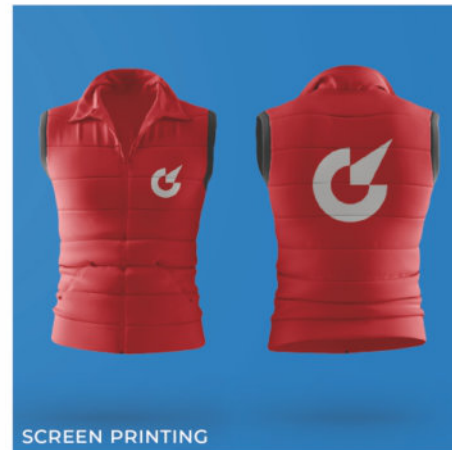

FABRIC: 100% POLYESTER

FIT: UNISEX

SIZE: S TO XXL

WEIGHT: 130 G / M²

MINIMAL ORDER: 50 PCS.