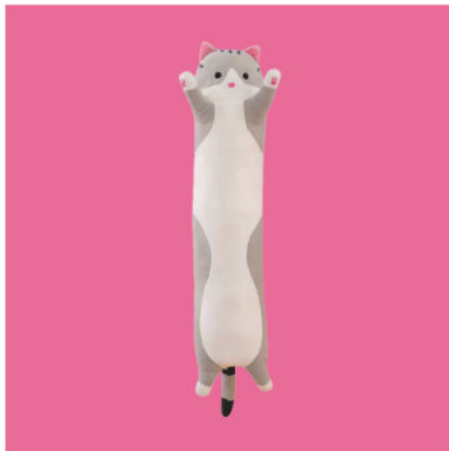

MINIMAL ORDER: 20 PCS.

PRICES FROM

89 PLN

19 EUR

MASCOT
MASKOTKA
MASKOTTCHEN

ALL DETAILS REGARDING
THE MASCOT PATTERN,
MATERIAL AND MARKING
METHOD ARE DETERMINED
INDIVIDUALLY WITH THE CLIENT

MINIMAL ORDER: 200 PCS.