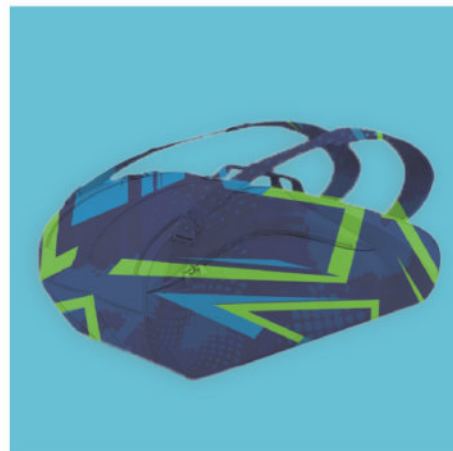

FABRIC: PREMIUM 100% POLYESTER

WEIGHT: 235 G

THICKNESS: 7 MM

FEATURE: WATERPROOF

MARKING: SUBLIMATION

MINIMAL ORDER: 50 PCS.