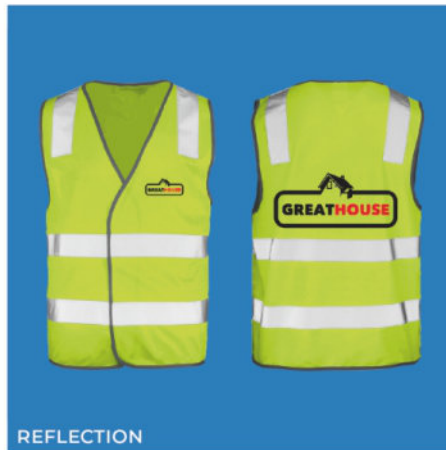

FABRIC: 100% POLYESTER

FIT: UNISEX

SIZE: S TO XXL

WEIGHT: 130 G / M²

MINIMAL ORDER: 50 PCS.