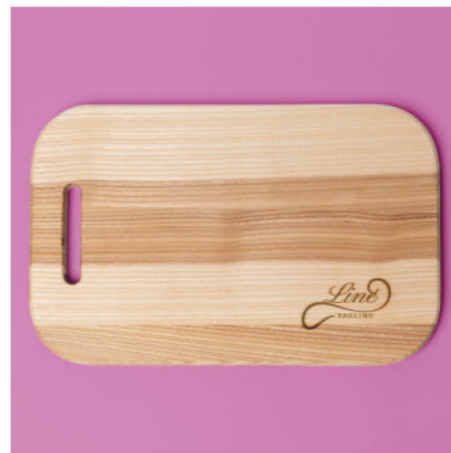

PRICES FROM FOR M²

49 PLN
11 EUR

FABRIC: 100% POLYESTER

WIDTH: 1,5 M

LENGTH: ANY

WEIGHT: 90-230 g / M²

MARKING: SUBLIMATION
(ONE SIDE)

CUTTING BOARD
DESKA DO KROJENIA
SCHNEIDEBRETT

PRICES FROM FOR

39 PLN
8 EUR

MATERIAL: BAMBOO

SIZE: 21x10x1 CM

MARKING: LASER ENGRAVER,
UV, PAD PRINTING

MINIMAL ORDER: 50 PCS.

PRICES FROM

29 PLN

6 EUR

SLEEPING MASK
OPASKA NA OCZY
SCHLAFMASKE

FABRIC: 100% POLYESTER

SIZE: 9,5x20 CM

WEIGHT: 8 MM SPONGE

MARKING: SUBLIMATION

MINIMAL ORDER: 50 PCS.

**GLASSES
KIELISZKI
GLÄSER**