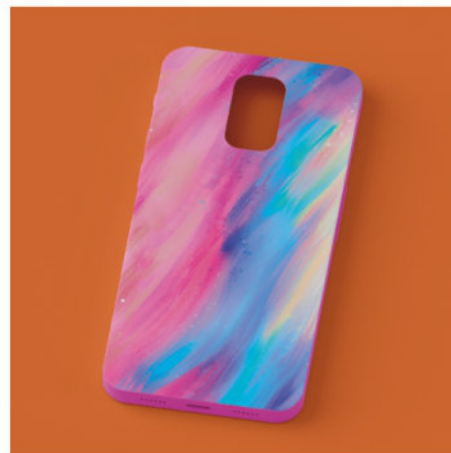

ALL DETAILS REGARDING THE
CASE MODEL, MATERIAL AND
MARKING ARE ESTABLISHED
INDIVIDUALLY

MARKING: UV

MINIMAL ORDER: 50 PCS.