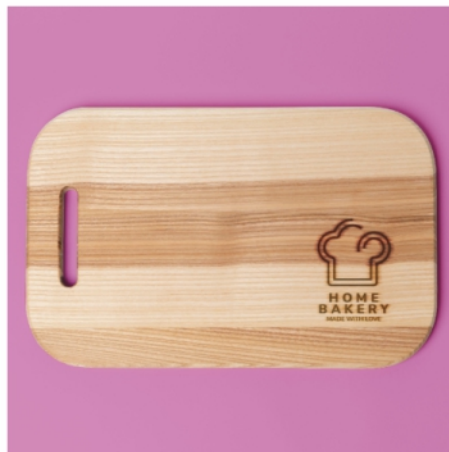

WEIGHT: 90-230 G / M²

MARKING: SUBLIMATION
(ONE SIDE)

CUTTING BOARD
DESKA DO KROJENIA
SCHNEIDEBRETT

PRICES FROM FOR

39 PLN
8 EUR

MATERIAL: BAMBOO

SIZE: 21x10x1 CM

MARKING: LASER ENGRAVER,
UV, PAD PRINTING

MINIMAL ORDER: 50 PCS.

PRICES FROM

29 PLN

6 EUR

SLEEPING MASK
OPASKA NA OCZY
SCHLAFMASKE

FABRIC: 100% POLYESTER

SIZE: 9,5x20 CM

WEIGHT: 8 MM SPONGE